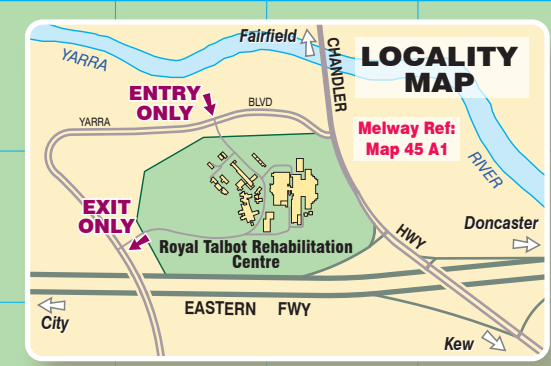

**ENTRY ONLY**  
from YARRA BLVD

Ticket machine  
Intercom  
Boom gate

# Royal Talbot Rehabilitation Centre

**Austin Health is 100% smoke-free**

**EXIT ONLY**  
to YARRA BLVD.

Ticket Machine

**MAIN RECEPTION**

- Shuttle bus pick-up point
- Patient drop-off point
- Public toilets
- Bus Stop
- Ambulance bay
- Walkways
- Information desk
- Public telephone
- Public parking
- Disabled parking